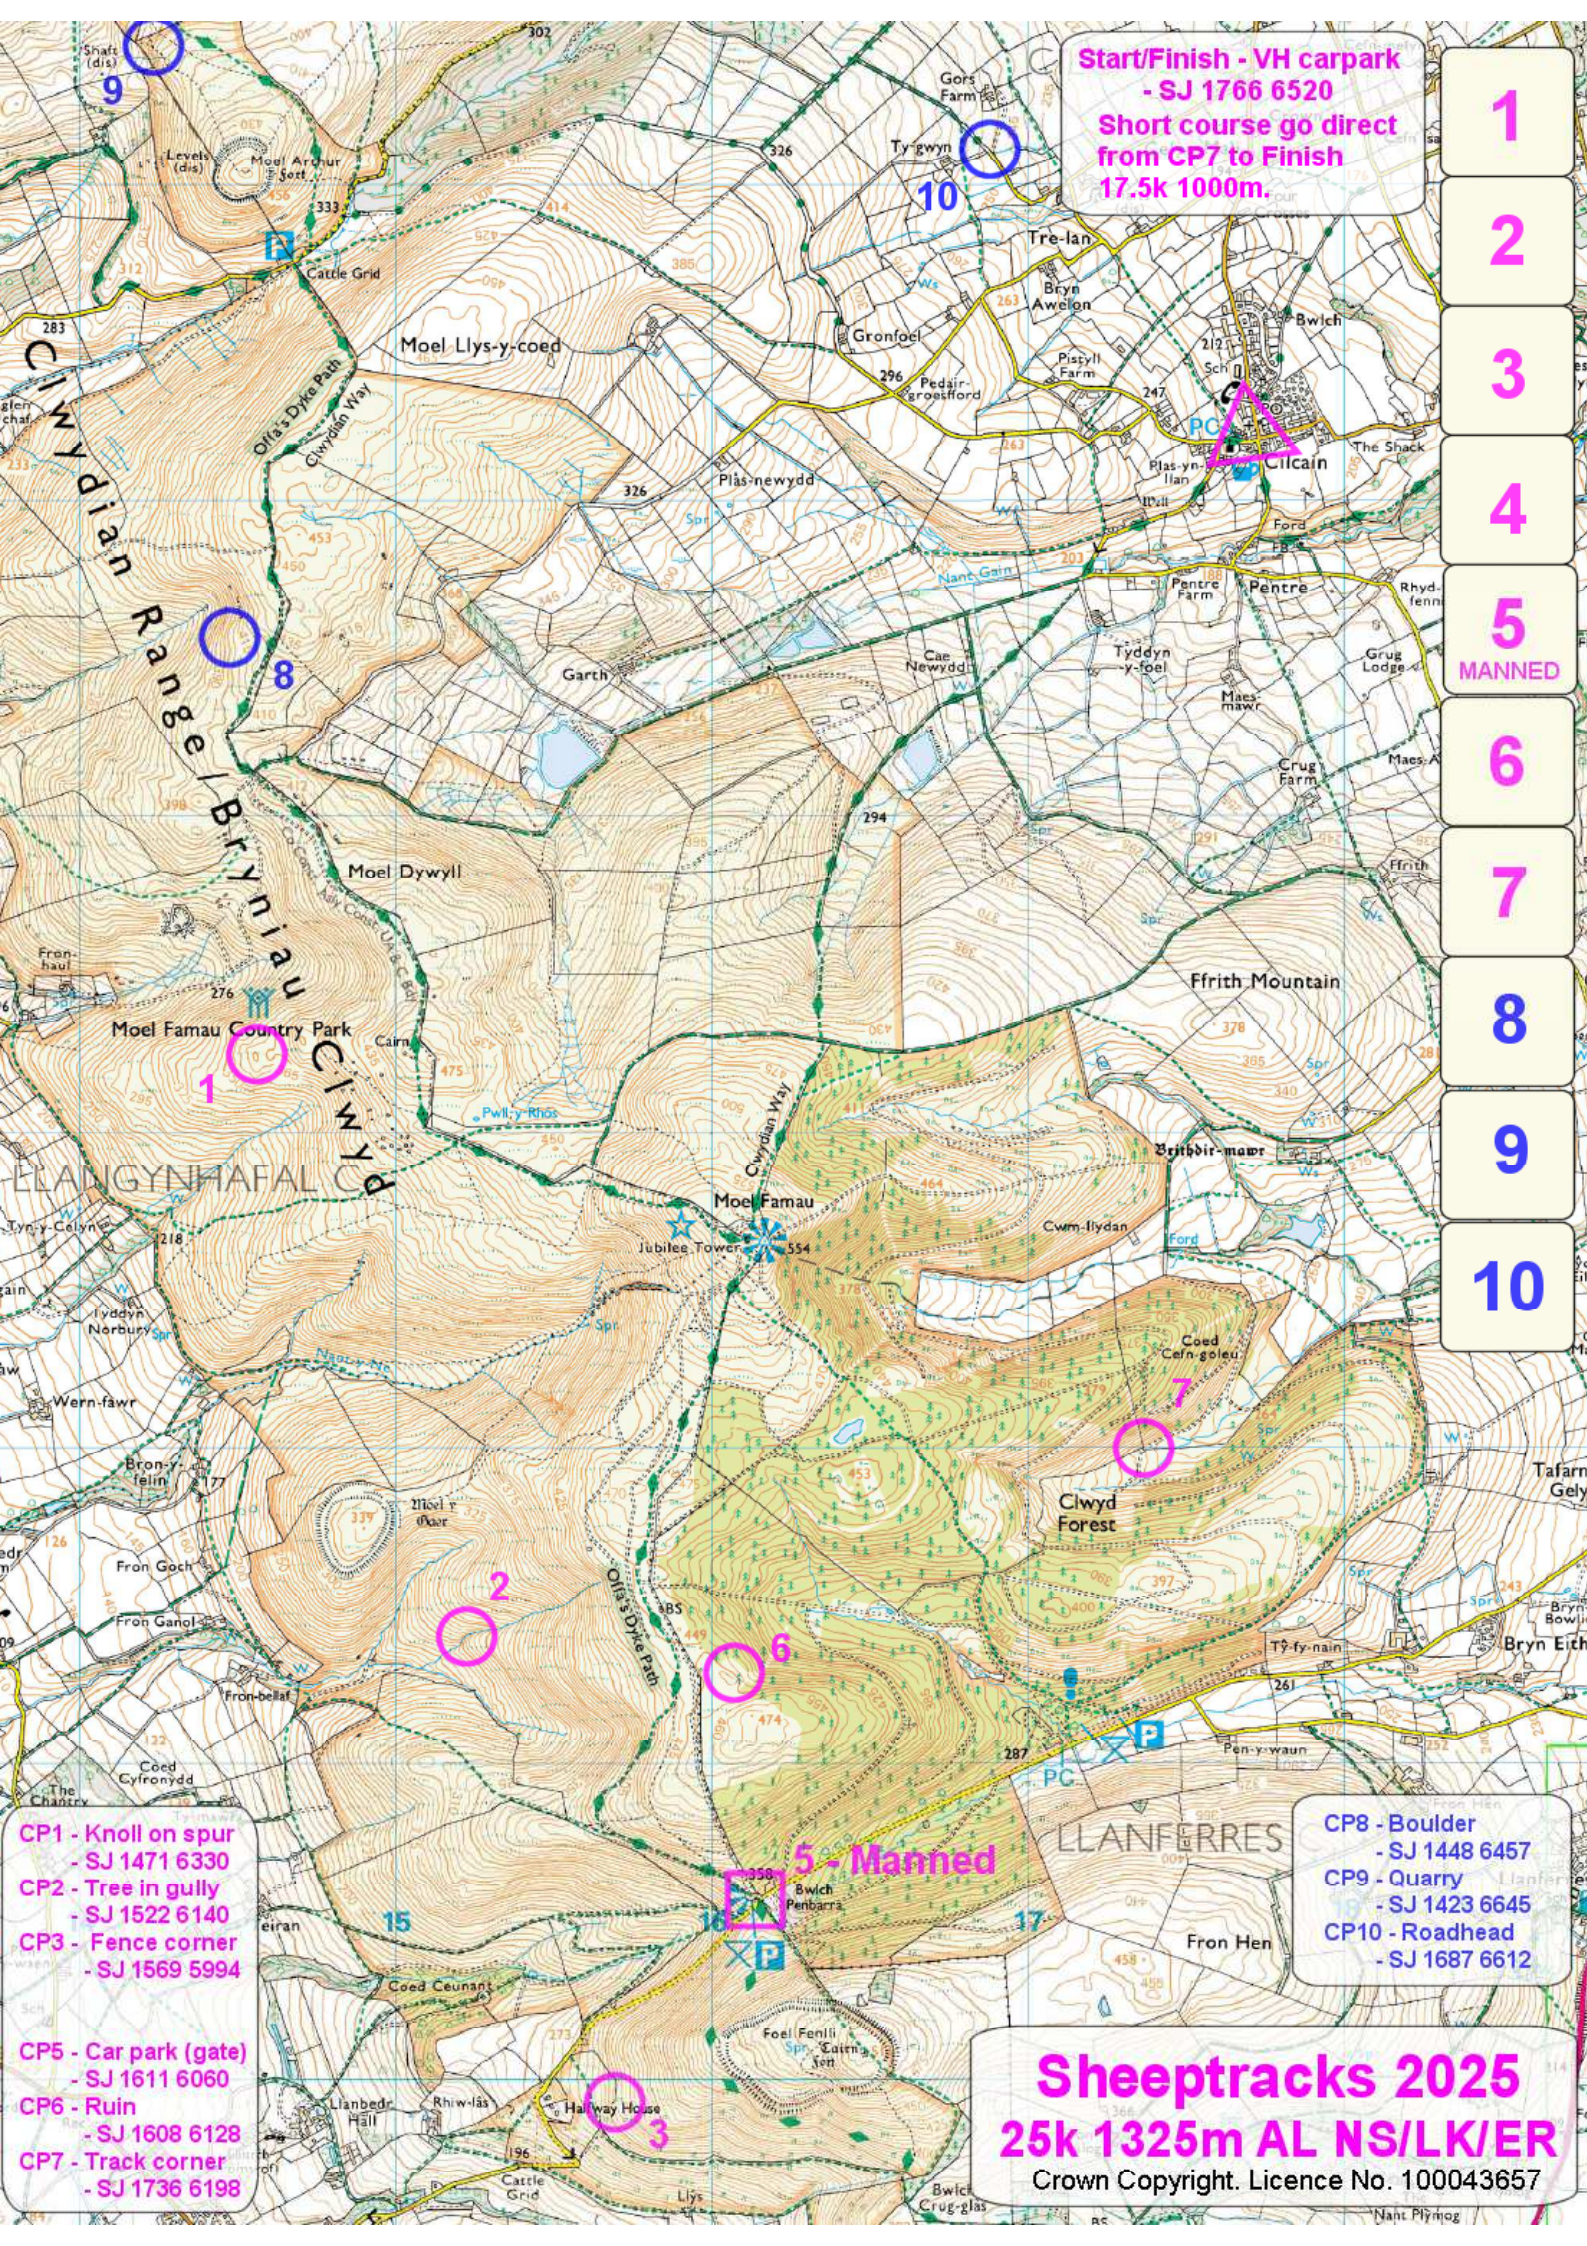

Start/Finish - VH carpark
 - SJ 1766 6520
 Short course go direct
 from CP7 to Finish
 17.5k 1000m.

- 1
- 2
- 3
- 4
- 5 MANNED
- 6
- 7
- 8
- 9
- 10

- CP1 - Knoll on spur
- SJ 1471 6330
- CP2 - Tree in gully
- SJ 1522 6140
- CP3 - Fence corner
- SJ 1569 5994
- CP5 - Car park (gate)
- SJ 1611 6060
- CP6 - Ruin
- SJ 1608 6128
- CP7 - Track corner
- SJ 1736 6198

- CP8 - Boulder
- SJ 1448 6457
- CP9 - Quarry
- SJ 1423 6645
- CP10 - Roadhead
- SJ 1687 6612

Sheeptracks 2025
25k 1325m AL NS/LK/ER
 Crown Copyright. Licence No. 100043657